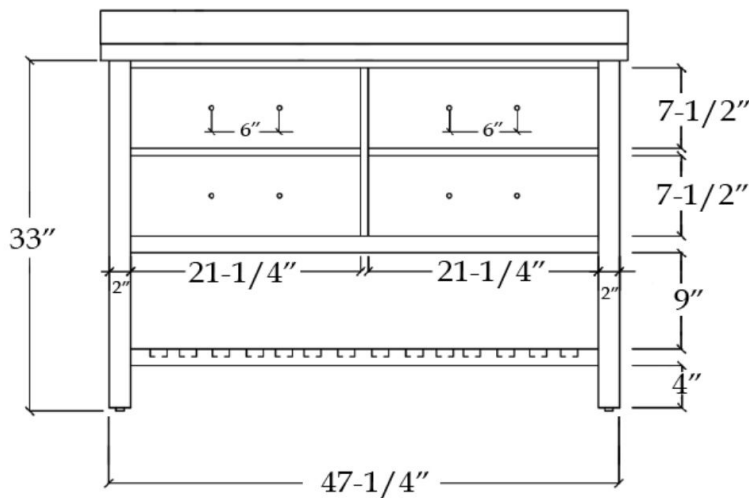

VFVC482234R

VALENCIA

Bathroom Vanity

TOP VIEW

COUNTER-TOP

Back splash

FRONT VIEW

SIDE VIEW