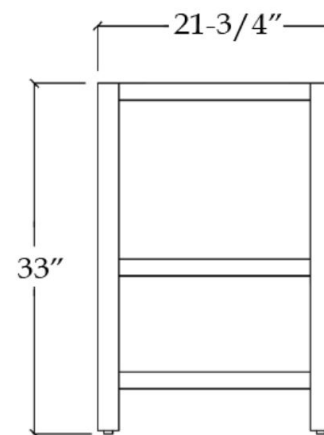

VFVC482234R

VALENCIA

Bathroom Vanity

TOP VIEW

COUNTER-TOP

Back splash

FRONT VIEW

SIDE VIEW