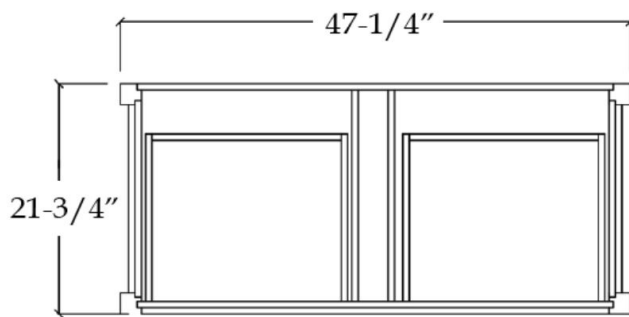

VFVC482234R

VALENCIA

Bathroom Vanity

TOP VIEW

COUNTER-TOP

Back splash

FRONT VIEW

SIDE VIEW