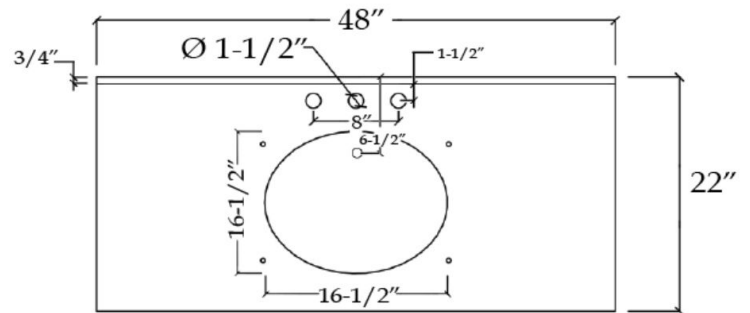

VFVC482234R

VALENCIA

Bathroom Vanity

TOP VIEW

COUNTER-TOP

Back splash

FRONT VIEW

SIDE VIEW